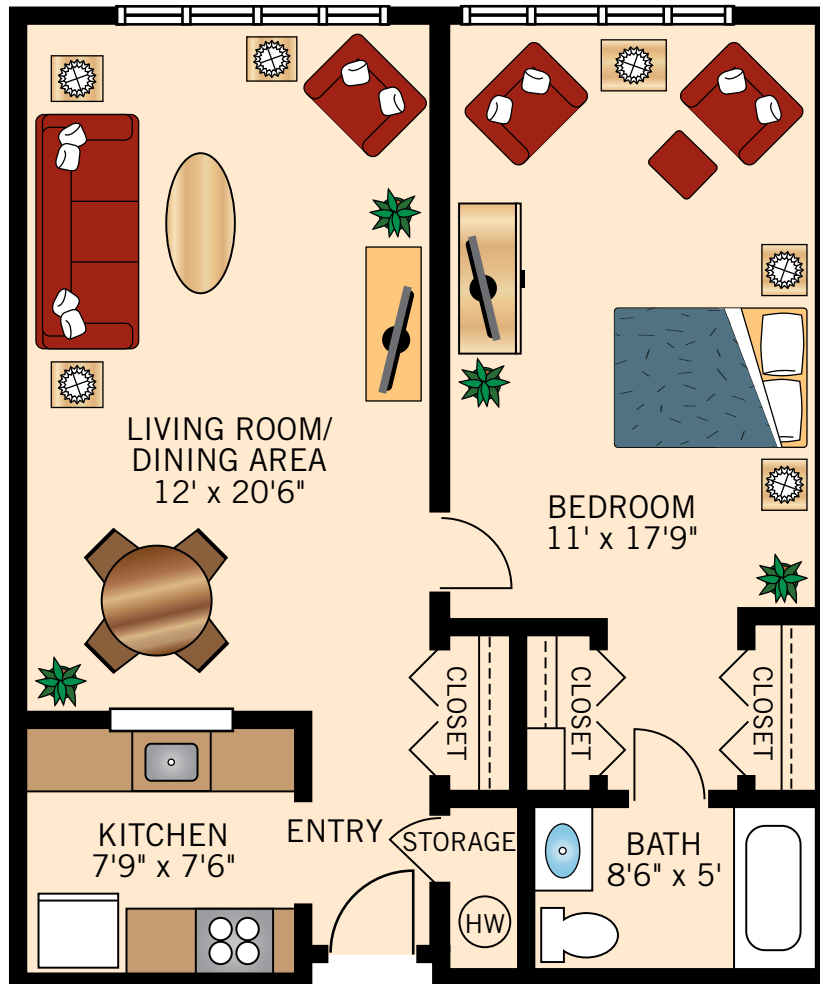

**THE BETSY ROSS
STUDIO**
429 Square Feet

Floor plans are not to scale and are shown for comparative purposes only.
Actual apartment floor plans may have minor variations.

THE BOURSE
ONE BEDROOM
644 Square Feet

Floor plans are not to scale and are shown for comparative purposes only.
Actual apartment floor plans may have minor variations.

THE BEN FRANKLIN ONE BEDROOM DELUXE

700 Square Feet

Floor plans are not to scale and are shown for comparative purposes only.
Actual apartment floor plans may have minor variations.

THE INDEPENDENCE
ONE BEDROOM DELUXE

711 Square Feet

Floor plans are not to scale and are shown for comparative purposes only.
Actual apartment floor plans may have minor variations.

THE JEFFERSON
ONE BEDROOM DELUXE
764 Square Feet

Floor plans are not to scale and are shown for comparative purposes only.
Actual apartment floor plans may have minor variations.

THE WILLIAM PENN

TWO BEDROOM

952 Square Feet

Floor plans are not to scale and are shown for comparative purposes only.
Actual apartment floor plans may have minor variations.