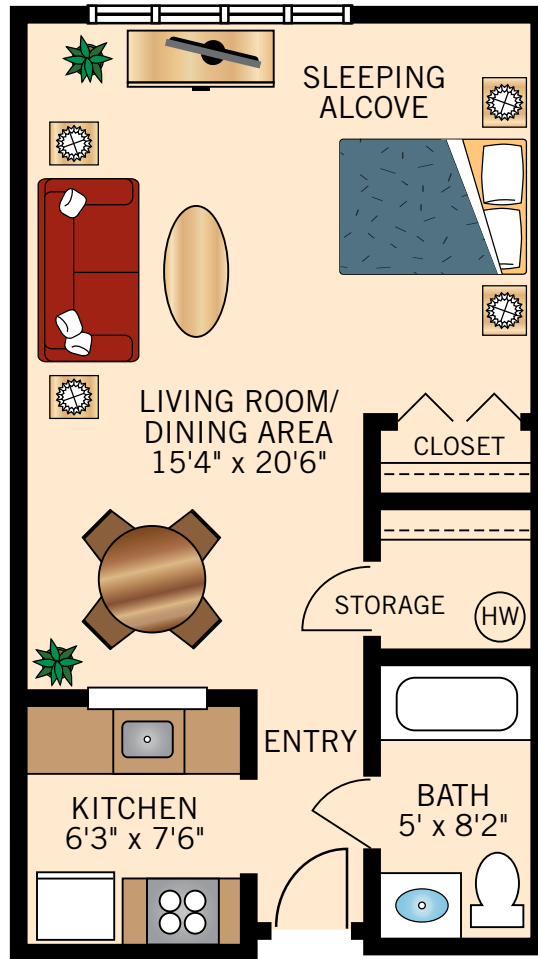

**THE BETSY ROSS
STUDIO**
429 Square Feet

Floor plans are not to scale and are shown for comparative purposes only.
Actual apartment floor plans may have minor variations.

THE BOURSE
ONE BEDROOM
644 Square Feet

Floor plans are not to scale and are shown for comparative purposes only.
Actual apartment floor plans may have minor variations.

THE BEN FRANKLIN ONE BEDROOM DELUXE

700 Square Feet

Floor plans are not to scale and are shown for comparative purposes only.
Actual apartment floor plans may have minor variations.

THE INDEPENDENCE
ONE BEDROOM DELUXE

711 Square Feet

Floor plans are not to scale and are shown for comparative purposes only.
Actual apartment floor plans may have minor variations.

THE JEFFERSON
ONE BEDROOM DELUXE
764 Square Feet

THE LIBERTY
TWO BEDROOM DELUXE
974 Square Feet

Floor plans are not to scale and are shown for comparative purposes only.
Actual apartment floor plans may have minor variations.