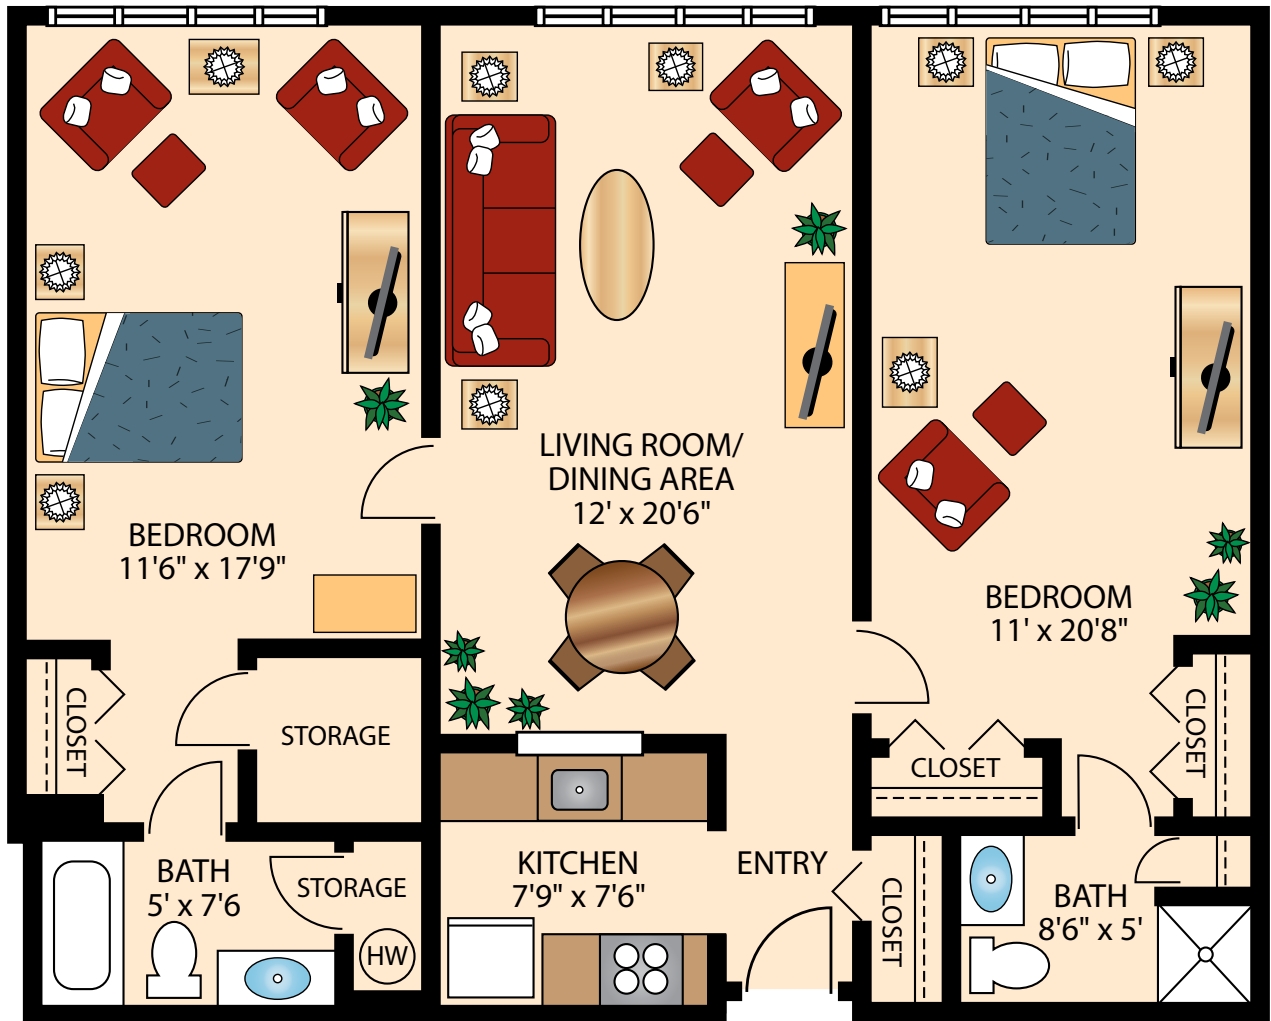

Floor plans are not to scale and are shown for comparative purposes only.
Actual apartment floor plans may have minor variations.

THE BEN FRANKLIN ONE BEDROOM DELUXE

700 Square Feet

Floor plans are not to scale and are shown for comparative purposes only.
Actual apartment floor plans may have minor variations.

THE INDEPENDENCE
ONE BEDROOM DELUXE

711 Square Feet

Floor plans are not to scale and are shown for comparative purposes only.
Actual apartment floor plans may have minor variations.

THE JEFFERSON
ONE BEDROOM DELUXE
764 Square Feet

Floor plans are not to scale and are shown for comparative purposes only.
Actual apartment floor plans may have minor variations.

THE WILLIAM PENN

TWO BEDROOM

952 Square Feet

Floor plans are not to scale and are shown for comparative purposes only.
Actual apartment floor plans may have minor variations.

THE LIBERTY
TWO BEDROOM DELUXE
974 Square Feet

Floor plans are not to scale and are shown for comparative purposes only.
Actual apartment floor plans may have minor variations.