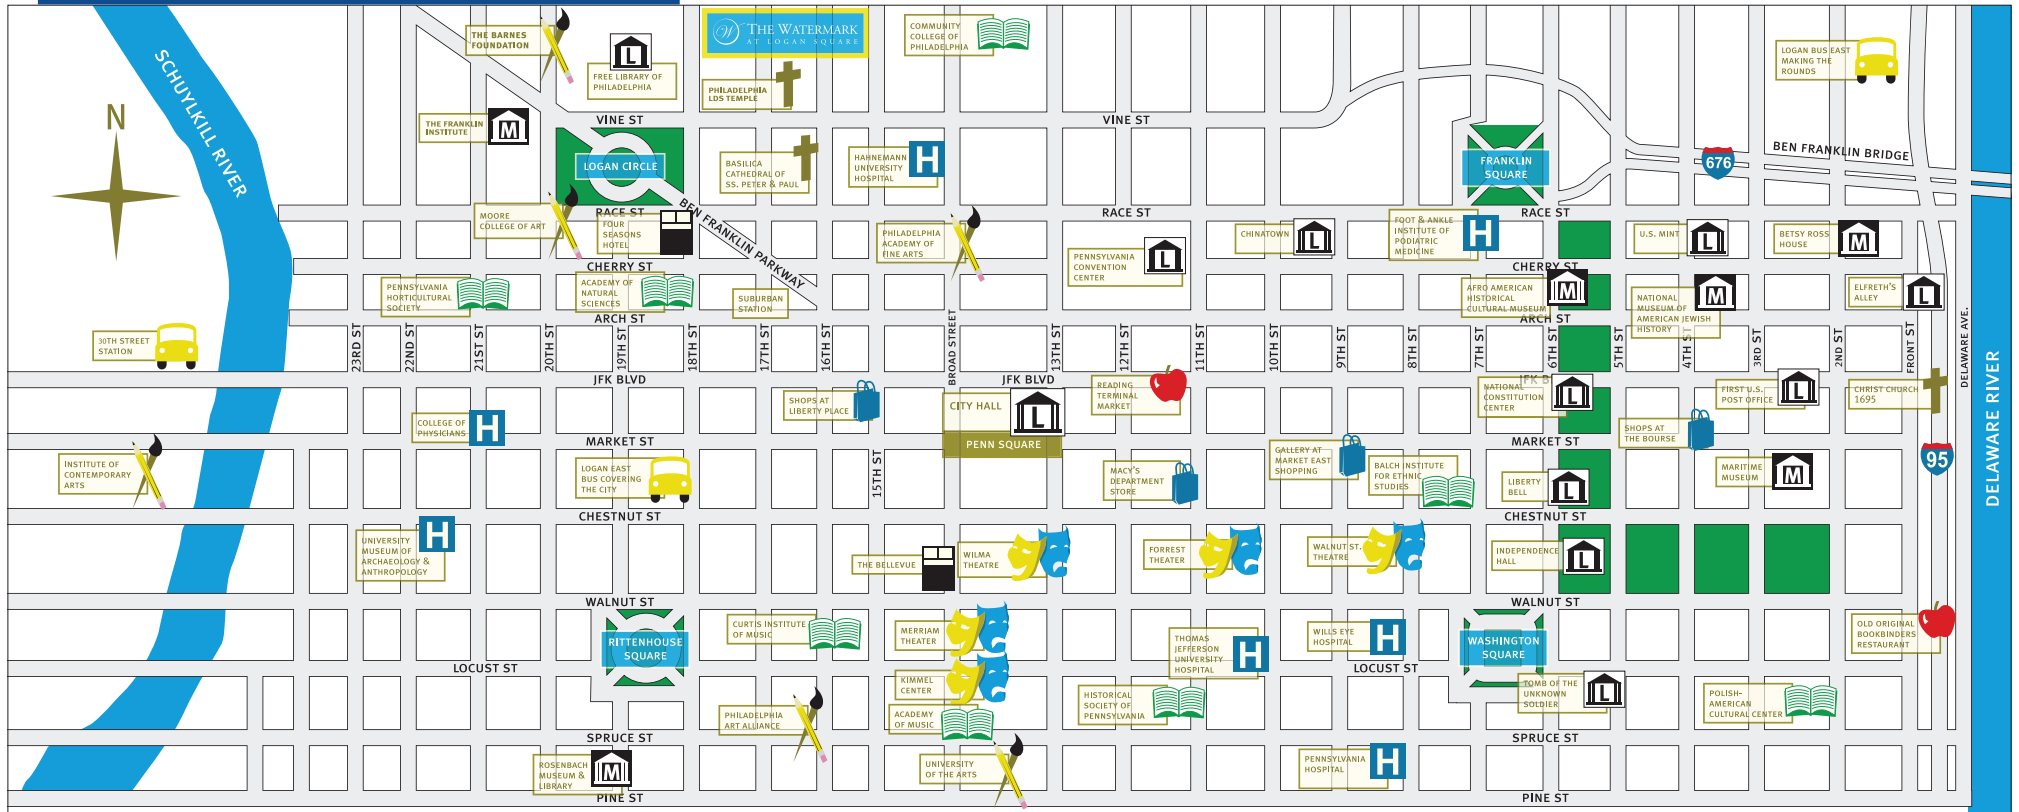

FUN MAP

NOT TO SCALE

 **THE WATERMARK**
AT LOGAN SQUARE

Two Franklin Town Blvd • Philadelphia, PA 19103
1-215-240-8915 • www.watermarkcommunities.com

INDEPENDENT LIVING • PERSONAL CARE • MEMORY CARE • REHABILITATION & SKILLED NURSING 