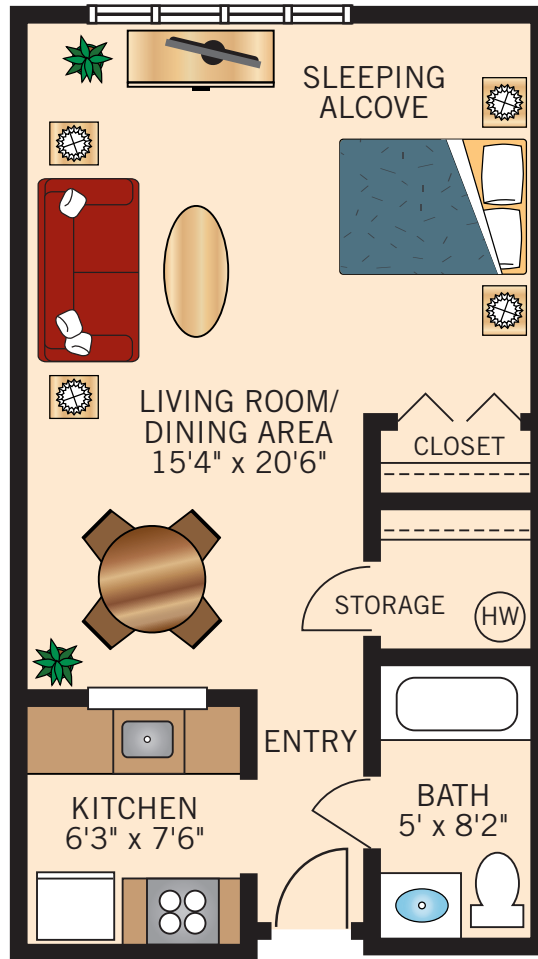

## THE BETSY ROSS STUDIO

429 Square Feet

Floor plans are not to scale and are shown for comparative purposes only.  
Actual apartment floor plans may have minor variations.

**THE BOURSE**  
**ONE BEDROOM**  
644 Square Feet

Floor plans are not to scale and are shown for comparative purposes only.  
Actual apartment floor plans may have minor variations.

## THE BEN FRANKLIN ONE BEDROOM DELUXE

700 Square Feet

Floor plans are not to scale and are shown for comparative purposes only.  
Actual apartment floor plans may have minor variations.

## THE INDEPENDENCE ONE BEDROOM DELUXE

711 Square Feet

Floor plans are not to scale and are shown for comparative purposes only.  
Actual apartment floor plans may have minor variations.

**THE JEFFERSON**  
**ONE BEDROOM DELUXE**