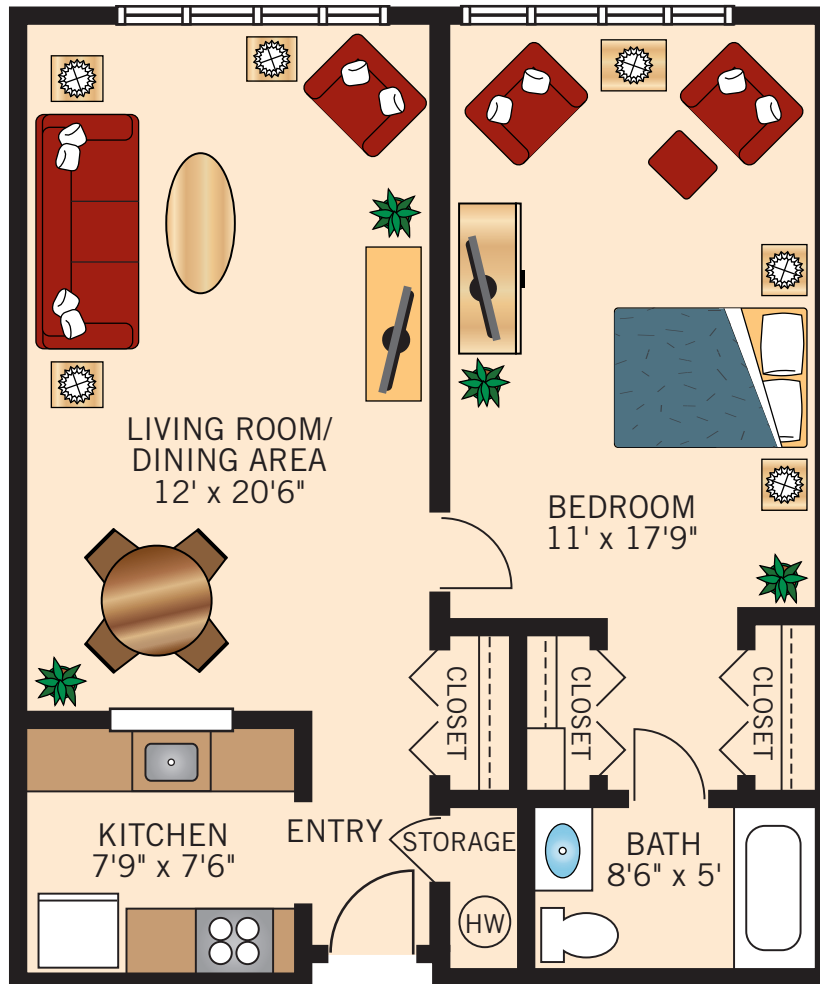

## THE BETSY ROSS STUDIO

429 Square Feet

Floor plans are not to scale and are shown for comparative purposes only.  
Actual apartment floor plans may have minor variations.

**THE BOURSE**  
**ONE BEDROOM**  
644 Square Feet

Floor plans are not to scale and are shown for comparative purposes only.  
Actual apartment floor plans may have minor variations.

## THE BEN FRANKLIN ONE BEDROOM DELUXE

700 Square Feet

Floor plans are not to scale and are shown for comparative purposes only.  
Actual apartment floor plans may have minor variations.

## THE INDEPENDENCE ONE BEDROOM DELUXE

711 Square Feet

Floor plans are not to scale and are shown for comparative purposes only.  
Actual apartment floor plans may have minor variations.

**THE JEFFERSON**  
**ONE BEDROOM DELUXE**