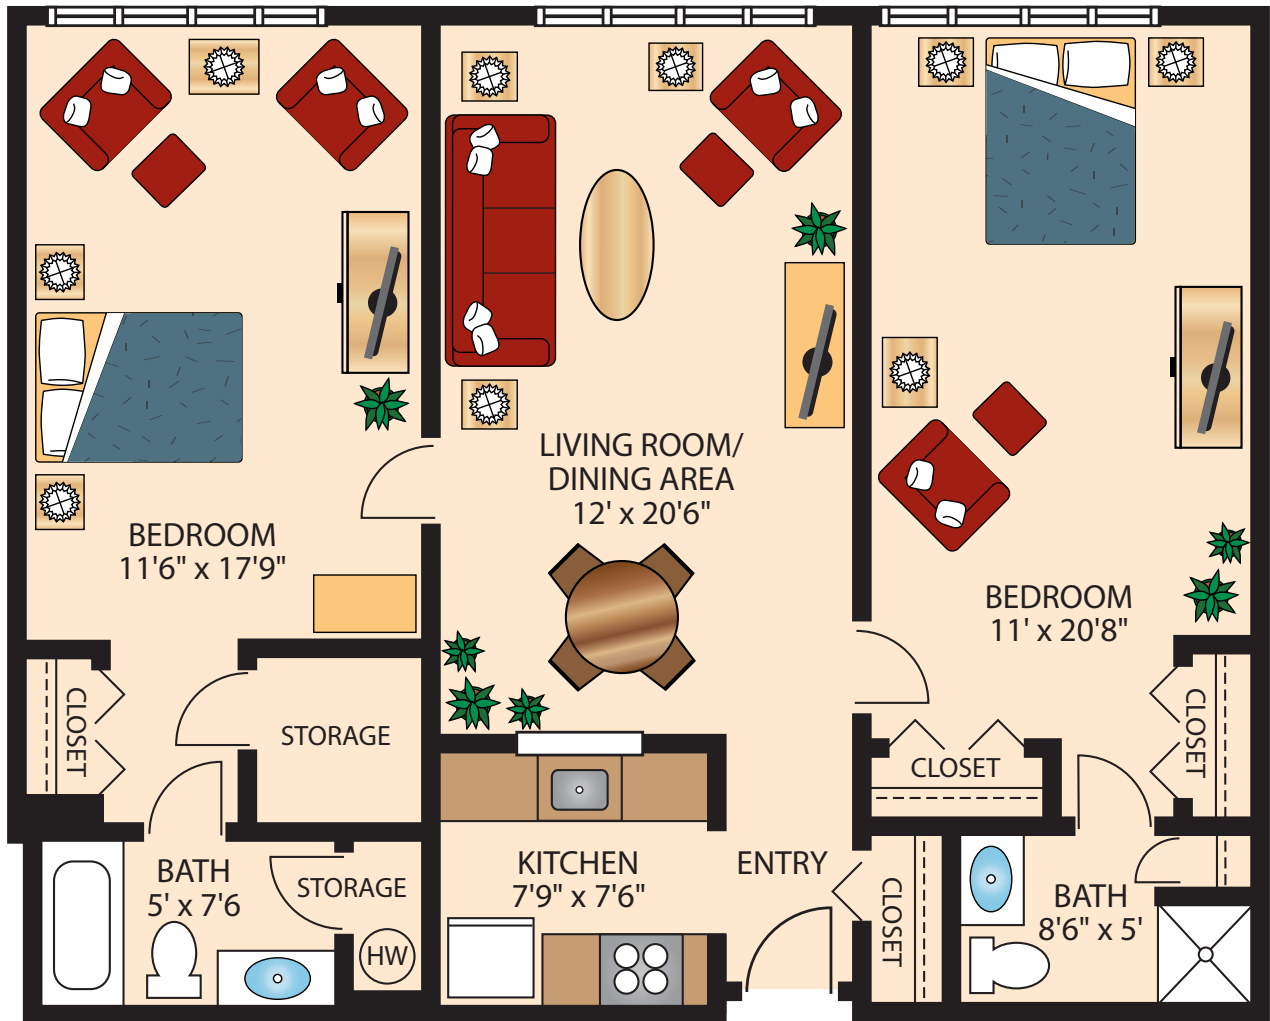

## THE BETSY ROSS STUDIO

429 Square Feet

Floor plans are not to scale and are shown for comparative purposes only.  
Actual apartment floor plans may have minor variations.

**THE BOURSE**  
**ONE BEDROOM**  
644 Square Feet

## THE BEN FRANKLIN ONE BEDROOM DELUXE

700 Square Feet

Floor plans are not to scale and are shown for comparative purposes only.  
Actual apartment floor plans may have minor variations.

## THE INDEPENDENCE ONE BEDROOM DELUXE

711 Square Feet

Floor plans are not to scale and are shown for comparative purposes only.  
Actual apartment floor plans may have minor variations.

**THE JEFFERSON**  
**ONE BEDROOM DELUXE**

764 Square Feet

Floor plans are not to scale and are shown for comparative purposes only.  
Actual apartment floor plans may have minor variations.

**THE WILLIAM PENN**  
**TWO BEDROOM**  
952 Square Feet